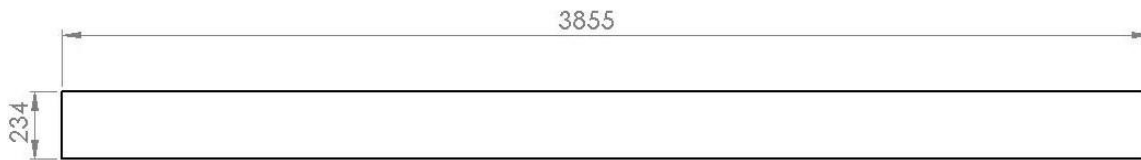

LIGHT ASSEMBLIES [*Light Diffuser*]

EWEB 2950

DESCRIPTION:

This product is a spare product for the light systems; it can be cut to any size according to clients' specification.

OUTLINE DIMENSIONS (in millimetres):

SPECIFICATION SHEET:

PRODUCT	DIMENSIONS
DIFFUSER	234 x 1192 mm
DIFFUSER	234 x 1240 mm
DIFFUSER	234 x 1258 mm
DIFFUSER	234 x 1580 mm
DIFFUSER	234 x 1340 mm