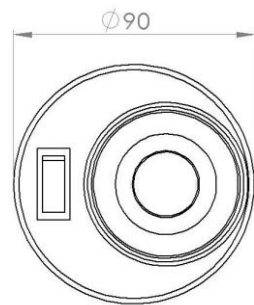

LED PRODUCTS [19E Loco Eyeball Unit]

EWEB 4910

DESCRIPTION:

This product comes from our bunk light and is in the form of a convenient adjustable spotlight. The light source is one high powered LED.

FEATURES:

- Adjustable spotlight
- 360° degrees of freedom

OUTLINE DIMENSIONS (in millimetres):

SPECIFICATION SHEET:

| PRODUCT | INPUT VOLTAGE | OVERALL SIZE (Bracket) |
|---------------------------|---------------|------------------------|
| EYEBALL UNIT FOR 19E LOCO | 110Vdc | 90(D)mm x 50(H)mm |