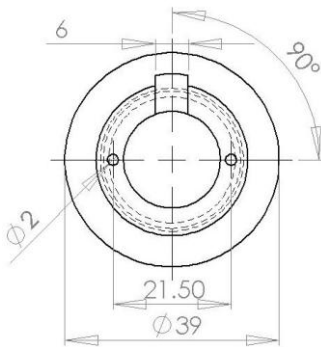

LED PRODUCTS [19E Loco Eyeball Unit]

EWEB 4910

DESCRIPTION:

This product comes from our bunk light and is in the form of a convenient adjustable spotlight. The light source is one high powered LED.

FEATURES:

- Adjustable spotlight
- 360° degrees of freedom

OUTLINE DIMENSIONS (in millimetres):

SPECIFICATION SHEET:

| PRODUCT | INPUT VOLTAGE | OVERALL SIZE (Bracket) |
|---------------------------|---------------|------------------------|
| EYEBALL UNIT FOR 19E LOCO | 110Vdc | 90(D)mm x 50(H)mm |